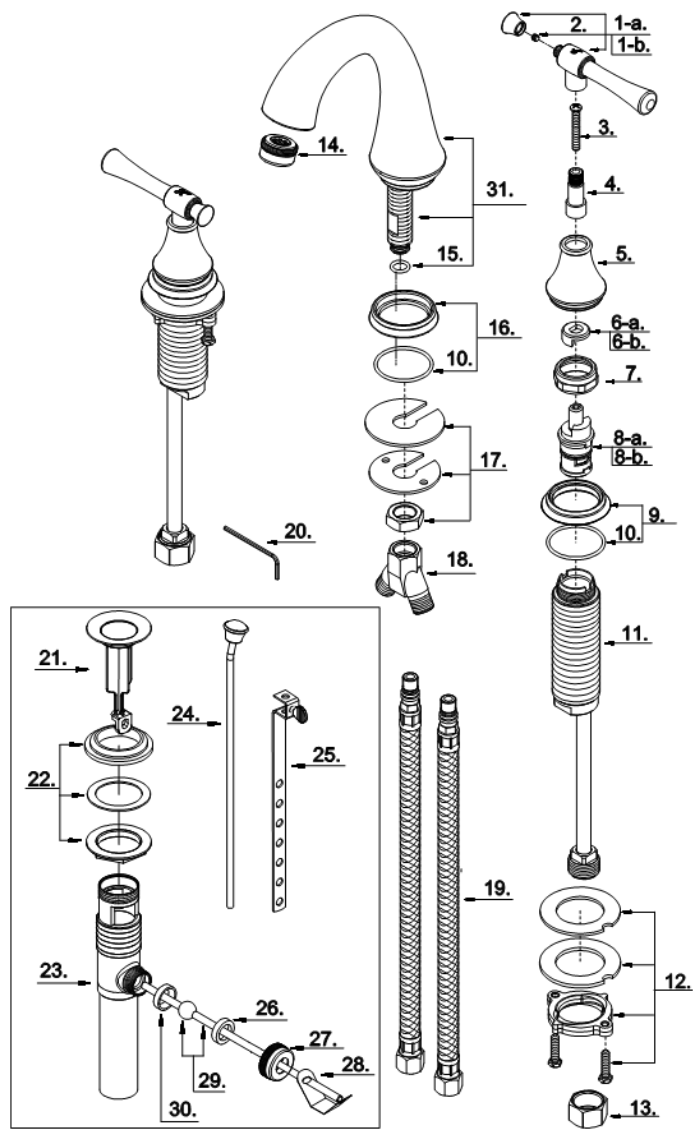

LUXART

Parts List

NO.	Part Name.	Part No.
1-a	Metal Handle Assembly - Cold	A662189C
1-b	Metal Handle Assembly -Hot	A662189H
2	Screw (M4 *5 mm L)	A008640
3	Screw (3/16" -24 * 1-1/4" L)	A008109
4	Handle Adapter	A110362
5	Handle Base	A018765
6-a	Handle Adaptor-Cold	A110339CZN
6-b	Handle Adaptor-Hot	A110339HZN
7	Retainer Nut	A016022
8-a	Ceramic Disc Cartridge - Cold	A507104N
8-b	Ceramic Disc Cartridge - Hot	A507103N
9	Handle Trim Ring	A667592
10	O-Ring (1-3/8" ID, 1-1/2" OD)	A072055
11	Handle Valve Body	A066010N
12	Mounting Hardware	A603171
13	Coupling Nut	A009016
14	Aerator	A500013N-50
15	O-Ring (3/8" ID, 1/2" OD)	A004026N
16	Spout Trim Ring	A667593
17	Mounting Hardware	A603233
18	"Y" Adaptor	A015004N
19	Supply Hose	A105093N
20	Hex Wrench (H2, 17 mm L x 49 mm L)	A031003
21	Pop-up Plunger Assembly	A663121
22	Washer and Nut	A663122
23	Pop-up Body	A605222
24	Lift Rod	A025414
25	Lift Rod Strap	A663521
26	Washer (Outer)	A200009
27	Ball Nut	A009063
28	Spring Clip	A120030
29	Ball Rod (8-1/2" L)	A026005
30	Washer (Inner)	A200109
31	Spout Assembly	A606309N

For replacement parts,
or technical assistance, please call (888) 328-2383

Faucet Specifications