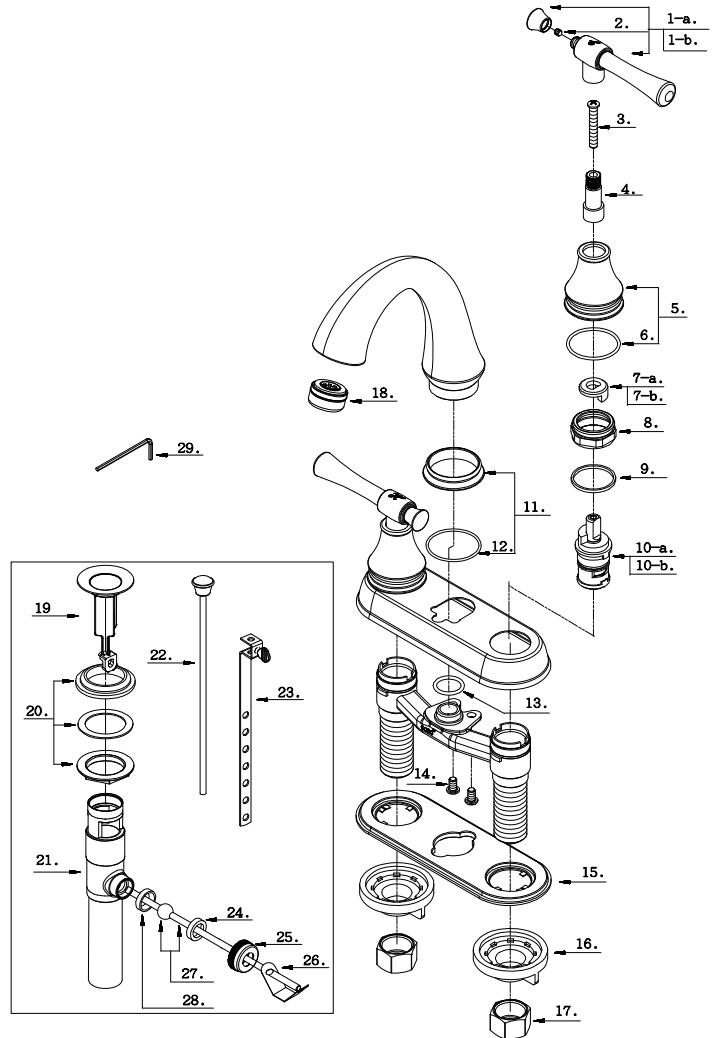

LUXART

Parts List

No.	Part Name	Part No.
1-a	Metal Handle Assembly-Cold	A662189C
1-b	Metal Handle Assembly-Hot	A662189H
2	Screw (M4 *5 mm L)	A008640
3	Screw (3/16" -24 * 1-1/4" L)	A008109
4	Stem Extension	A110362
5	Handle Base	A663382
6	O-Ring (Φ1-3/16" ID *Φ1-3/8" OD)	A048028
7-a	Handle Adaptor - Cold	A110339CZ N
7-b	Handle Adaptor - Hot	A110339HZ N
8	Retainer Nut	A016022
9	Washer	A200013
10-a	Ceramic Disc Cartridge-Cold	A507104N
10-b	Ceramic Disc Cartridge-Hot	A507103N
11	Spout Trim Ring	A663383
12	O-Ring (Φ1-1/4" ID *Φ1-3/8" OD)	A072063
13	O-Ring (Φ9/16" ID *Φ11/16" OD)	A004021N
14	Screw (3/16" -24 * 7/16" L)	A008017
15	Putty Plate	A011343NF
16	Lock Nut	A009007
17	Coupling Nut	A009016
18	Aerator	A500013N- 50
19	Pop-up Plunger Assembly	A663121
20	Washer and Nut	A663122
21	Pop-up Body	A605222
22	Lift Rod	A025415
23	Lift Rod Strap	A663521
24	Washer (Outer)	A200009
25	Ball Nut	A009063
26	Spring Clip	A120030
27	Ball Rod (6-5/16"L)	A026004
28	Washer (Inner)	A200109
29	Hex Wrench (H2 * 17L mm * 49L mm)	A031003NI

For replacement parts,
or technical assistance, please call (888) 328-2383

Faucet Specifications