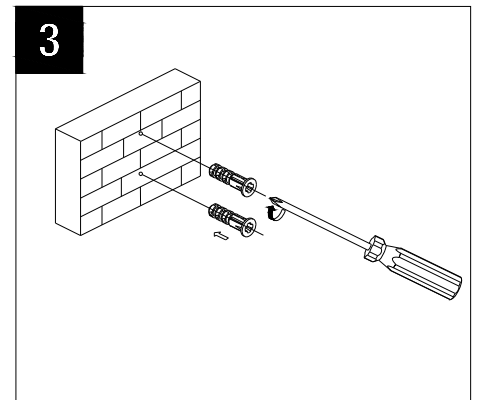

Lápiz

Taladro

Destornillador cruciforme

Nivel

Llave Hexagonal

Installation/Installation/Instalación

Need Help? Please call our toll-free customer service line at **1-770-205-8792** for additional assistance or service.